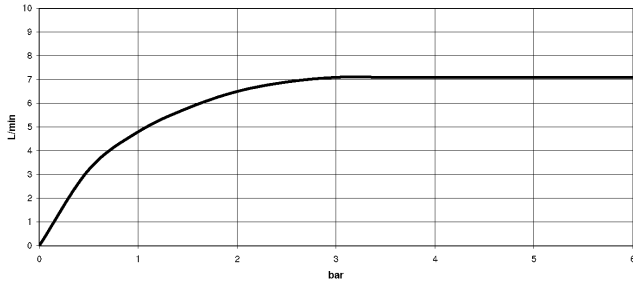

Flow rate chart

Certificates

LGA_18901.

LGA_28304.

Belgaqua_22_277_2
7_3.