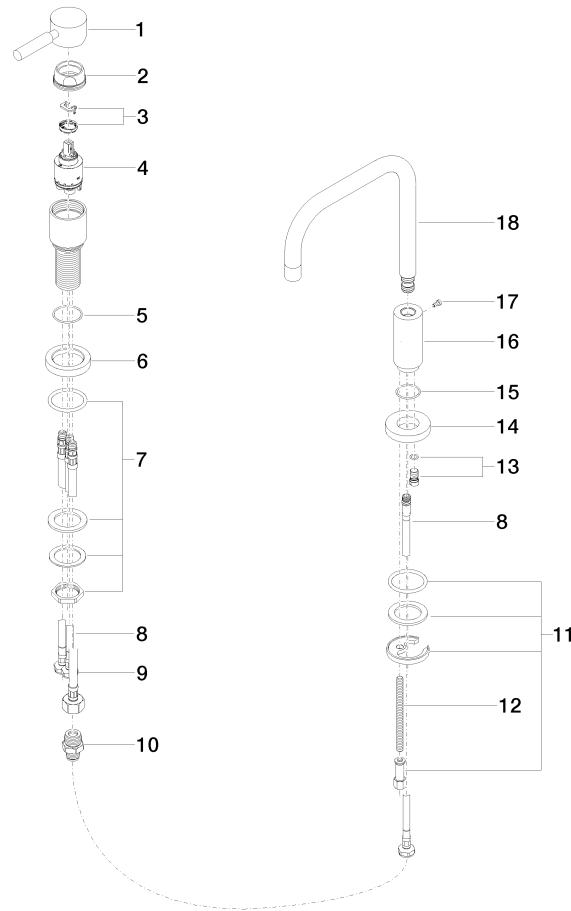

META 02 Two-hole mixer with individual rosettes with profi spray set - Chrome

ST 110 100 6625

- 200mm projection
- pivotable spout 360°
- air-enriched flow and spray flow
- height of mixer 275 mm
- test
- height up to aerator 180 mm
- individual rosette diameter 55mm
- hole diameter spout 35 mm
- single-lever mixer hole diameter 35 mm
- profi spray hole diameter 30mm
- automatic spout/shower diverter
- sprayface with anti-scaling system
- max. flow 7 l/min at 3 bar flow pressure
- lead-free

META 02 Two-hole mixer with individual rosettes with profi spray set - Chrome

ST 110 100 6625

- 200mm projection
- pivotable spout 360°
- air-enriched flow
- height of mixer 275 mm
- height up to aerator 180 mm
- hole diameter spout 35 mm
- single-lever mixer hole diameter 35 mm
- max. flow 7 l/min at 3 bar flow pressure
- lead-free

Spare parts list

No.	Item Number	Name	Quantity used	Delivery time
1	90 20 62 040 00-00	handle	1	10
2	09 24 04 107-00	nut	1	10
3	90 28 10 148 00 90	accessories	1	2
4	90 15 05 065 00 90	cartridge	1	2
5	09 14 10 102 90	seal	1	2
6	09 28 10 111-00	rosette	1	10
7	04 23 10 032 46 90	fixing set	1	2
8	04 30 04 104 00 90	hose	3	2
9	04 30 04 019 00 90	hose	1	2
10	90 24 03 514 00 90	nipple set	1	2
11	04 30 11 038 00 90	fixing set	1	2
12	09 31 11 012 90	pin	1	2
13	04 31 20 046 10 92	set	1	2
14	09 28 10 064-00	rosette	1	10
15	09 14 10 120 90	seal	1	2
16	09 11 10 062 10-00	connection	1	10
17	09 30 30 057 90	screw	1	2
18	90 28 22 208 00-00	spout	1	10

META 02 Two-hole mixer with individual rosettes with profi spray set - Chrome

ST 110 100 6625

Fits: ELIO, TARA, TARA ULTRA

- spray flow
- automatic diverter for spout/Profi spray set
- height of mixer 665 mm
- individual rosette diameter 55mm
- profi spray hole diameter 30mm
- sprayface with anti-scaling system
- lead-free