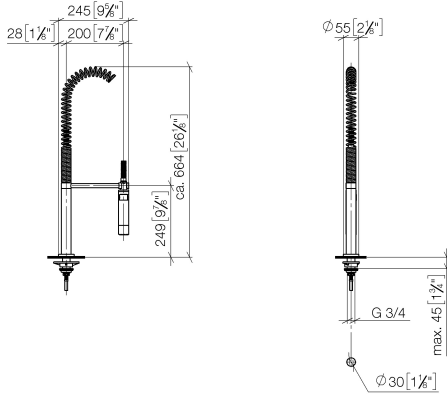

META 02 Two-hole mixer with individual rosettes with profi spray set - Chrome

ST 110 100 6625

- 200mm projection
- pivotable spout 360°
- air-enriched flow and spray flow
- height of mixer 275 mm
- test
- height up to aerator 180 mm
- individual rosette diameter 55mm
- hole diameter spout 35 mm
- single-lever mixer hole diameter 35 mm
- profi spray hole diameter 30mm
- automatic spout/shower diverter
- sprayface with anti-scaling system
- max. flow 7 l/min at 3 bar flow pressure
- lead-free

Spare parts list

No.	Item Number	Name	Quantity used	Delivery time
1	90 20 62 040 00-00	handle	1	10
2	09 24 04 107-00	nut	1	10
3	90 28 10 148 00 90	accessories	1	2
4	90 15 05 065 00 90	cartridge	1	2
5	09 14 10 102 90	seal	1	2
6	09 28 10 111-00	rosette	1	10
7	04 23 10 032 46 90	fixing set	1	2
8	04 30 04 104 00 90	hose	3	2
9	04 30 04 019 00 90	hose	1	2
10	90 24 03 514 00 90	nipple set	1	2
11	04 30 11 038 00 90	fixing set	1	2
12	09 31 11 012 90	pin	1	2
13	04 31 20 046 10 92	set	1	2
14	09 28 10 064-00	rosette	1	10
15	09 14 10 120 90	seal	1	2
16	09 11 10 062 10-00	connection	1	10
17	09 30 30 057 90	screw	1	2
18	90 28 22 208 00-00	spout	1	10

META 02 Two-hole mixer with individual rosettes with profi spray set - Chrome

ST 110 100 6625

Fits: ELIO, TARA, TARA ULTRA

- spray flow
- automatic diverter for spout/Profi spray set
- height of mixer 665 mm
- individual rosette diameter 55mm
- profi spray hole diameter 30mm
- sprayface with anti-scaling system
- lead-free

META 02 Two-hole mixer with individual rosettes with profi spray set - Chrome

ST 110 100 6625

META 02 Two-hole mixer with individual rosettes with profi spray set - Chrome

ST 110 100 6625

mm [inches]
M 1:10