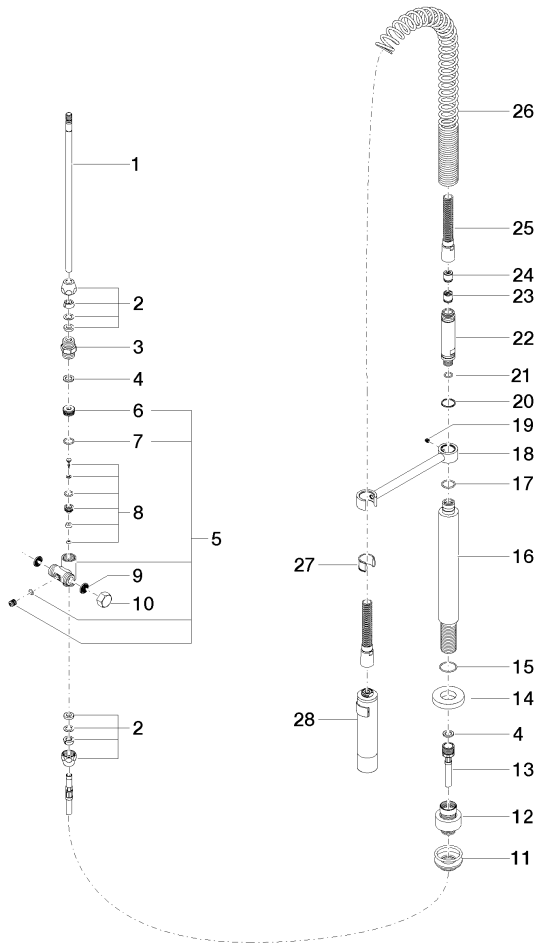

META 02 Two-hole mixer with individual rosettes with profi spray set - Chrome

ST 110 100 6625

META 02 Two-hole mixer with individual rosettes with profi spray set - Chrome

ST 110 100 6625

Spare parts list

No.	Item Number	Name	Quantity used	Delivery time
1	04 24 02 046 01-07	pipe	1	10
2	90 23 30 040 00-00	threaded connector	2	10
3	90 24 03 168 00 90	nipple	1	2
4	90 14 20 002 00 90	seal	2	2
5	90 17 09 046 10 90	diverter	1	2
6	09 24 04 112 10 90	nipple	1	2
7	90 14 10 033 00 90	seal	1	2
8	90 21 10 031 10 90	diverter	1	2
9	09 23 01 039 90	sieve	2	2
10	04 21 02 006 00 92	cap	1	2
11	04 23 10 004 03 90	fixing set	1	2
12	12 780 970 90	Extension set -	1	60
13	09 30 04 067 90	hose	1	2
14	09 28 10 064-00	rosette	1	10
15	09 14 10 120 90	seal	1	2
16	09 11 10 066 10-00	connection	1	60
17	09 14 10 031 90	seal	1	2
18	04 17 20 014 00-00	holder	1	10
19	09 31 11 049 90	pin	1	2
20	09 14 15 012 90	ring	1	2
21	09 14 10 003 90	seal	1	2
22	09 30 01 067 10-00	adaptor	1	10
23	90 23 01 141 00 90	back-flow preventer	1	2
24	09 23 01 046 90	back-flow preventer	1	2
25	90 30 02 065 00-00	hose	1	10
26	09 16 02 034 90	spring	1	2
27	90 18 40 035 00 90	sleeve	1	2
28	04 12 11 094 10-00	shower	1	10